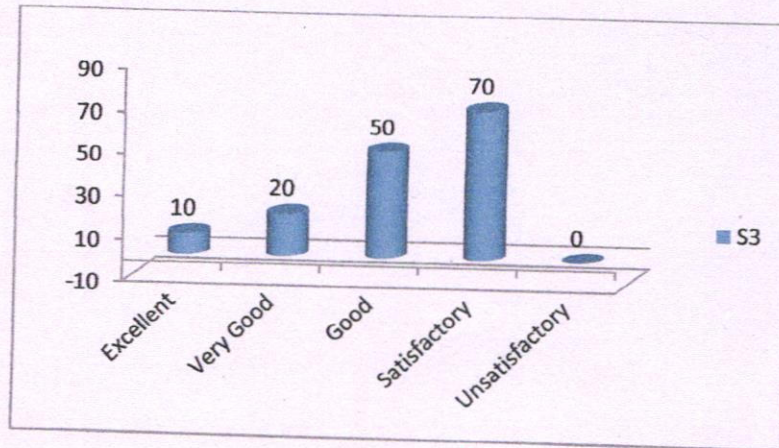

UNNAMALAI INSTITUTE OF TECHNOLOGY

Suba Nagar, Kovilpatti-628502

Approved by AICTE, New Delhi & Affiliated to Anna University, Chennai

Alumni Feedback on Academic Performance and Ambience (2018-2019)

Alumni Feedback	Excellent	Very Good	Good	Satisfactory	Unsatisfactory
S1	10	20	50	70	0
S2	80	40	20	10	0
S3	70	40	20	20	0
S4	90	40	10	10	0
S5	70	40	25	15	0
S6	80	40	20	10	0
S7	15	20	50	65	0
S8	90	40	10	10	0

S1	The institution implements Outcome based education and Choice based credit system.

Dr. D. RAVINDRAN, M.E., Ph.D.,
Principal
Unnamalai Institute of Technology
Suba Nagar, KOVILPATTI - 628 502.
Theethukudi District