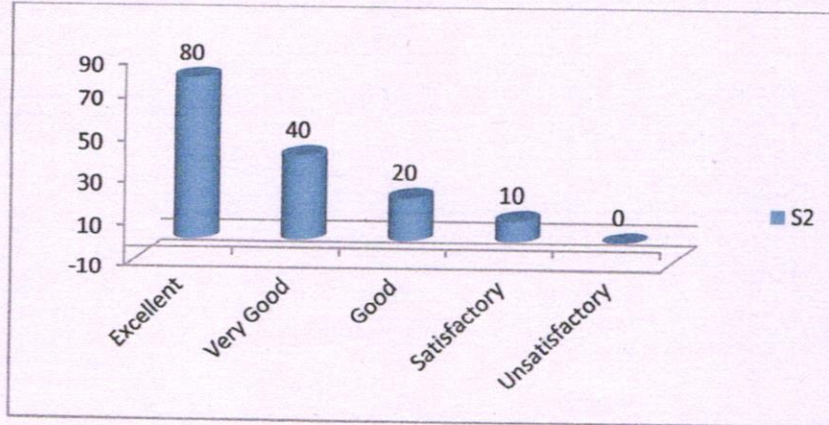

UNNAMALAI INSTITUTE OF TECHNOLOGY

Suba Nagar, Kovilpatti-628502

Approved by AICTE, New Delhi & Affiliated to Anna University, Chennai

S2   **The Curriculum is at par with the industry expectations**

S3   **The students are encouraged to learn beyond the curriculum through MOOC platform.**