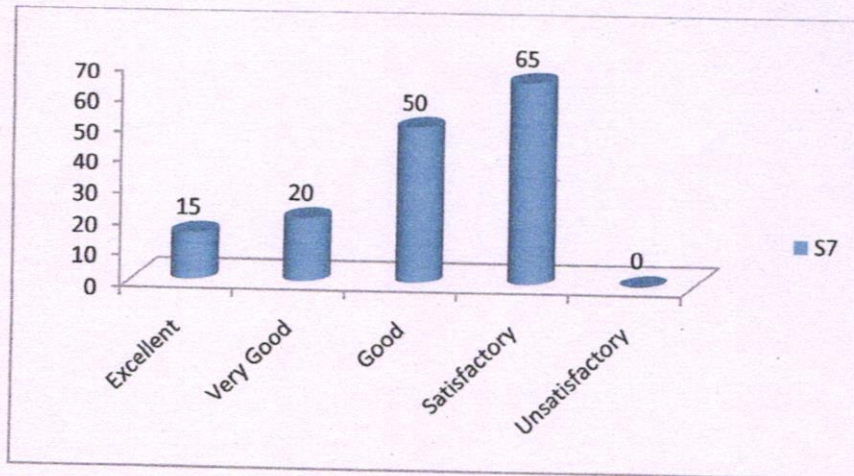

Dr. D. RAVINDRAN, M.E., Ph.D.,
Principal
Unnamalai Institute of Technology
Suba Nagar, KOVILPATTI - 628 502.
Thoothukudi District