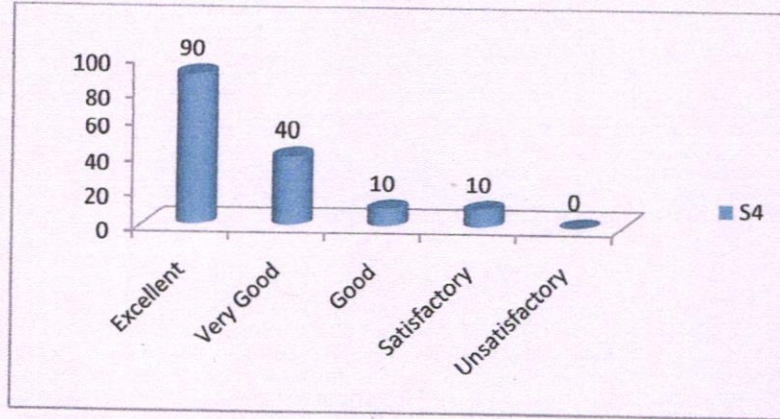

UNNAMALAI INSTITUTE OF TECHNOLOGY

Suba Nagar, Kovilpatti-628502

Approved by AICTE, New Delhi & Affiliated to Anna University, Chennai

S4   **The institution provides special attention to slow learners and advanced learners.**

S5   **Effective usage of ICT enabled tools in the teaching learning process**