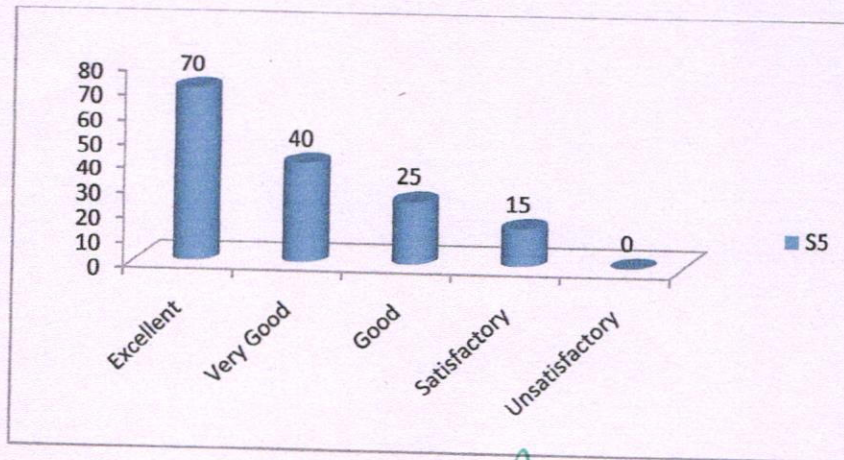

Dr. D. RAVINDRAN, M.E., Ph.D.,
Principal
Unnamalai Institute of Technology
Suba Nagar, KOVILPATTI - 628 502.
Thoothukudi District