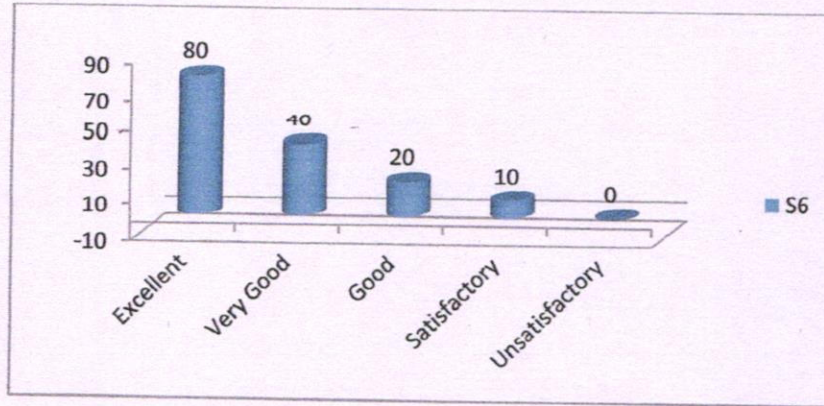

UNNAMALAI INSTITUTE OF TECHNOLOGY

Suba Nagar, Kovilpatti-628502

Approved by AICTE, New Delhi & Affiliated to Anna University, Chennai

S6 Overall infrastructure of the college in terms of classrooms, labs, library, canteen facilities.

S7 The institution motivates the students to become entrepreneurs