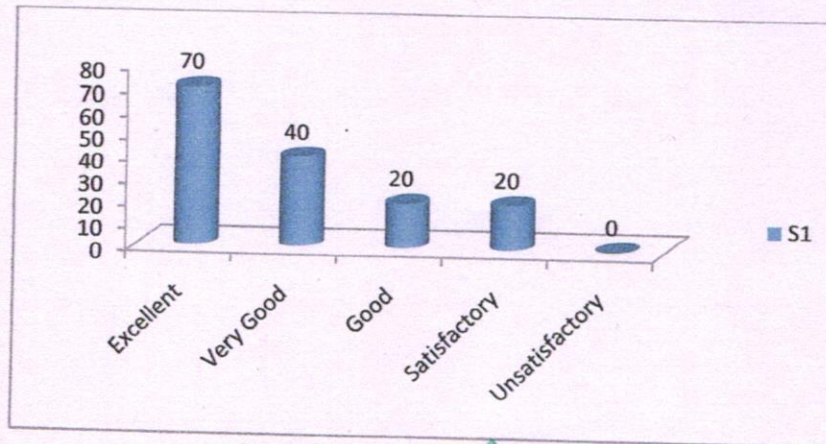

Dr. D. RAVINDRAN, M.E., Ph.D.,
Principal
Unnamalai Institute of Technology
Suba Nagar, KOVILPATTI - 628 502.
Thoothukudi District