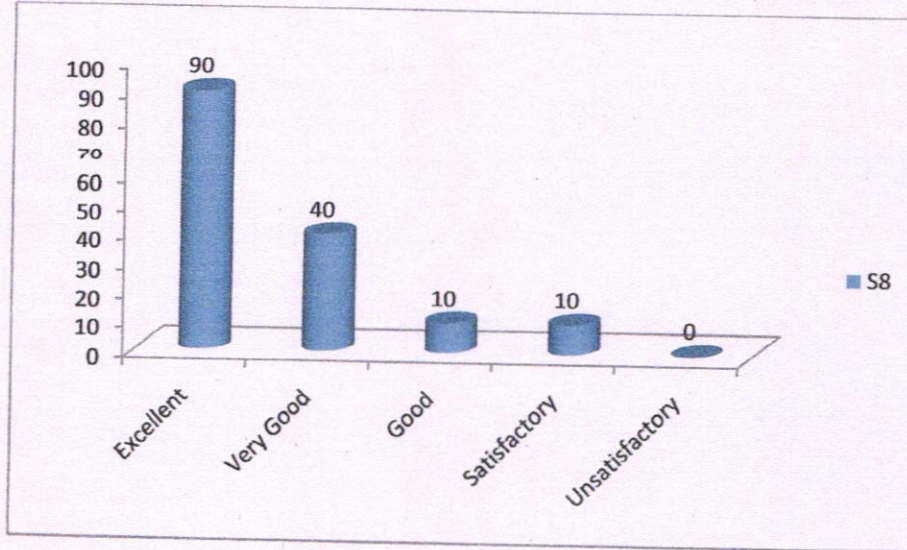

UNNAMALAI INSTITUTE OF TECHNOLOGY

Suba Nagar, Kovilpatti-628502

Approved by AICTE, New Delhi & Affiliated to Anna University, Chennai

S8

The institution provides placement services to the students and motivates them to pursue higher studies

Dr. D. RAVINDRAN, M.E., Ph.D.,
Principal
Unnamalai Institute of Technology
Suba Nagar, KOVILPATTI - 628 502.
Thoothukudi District