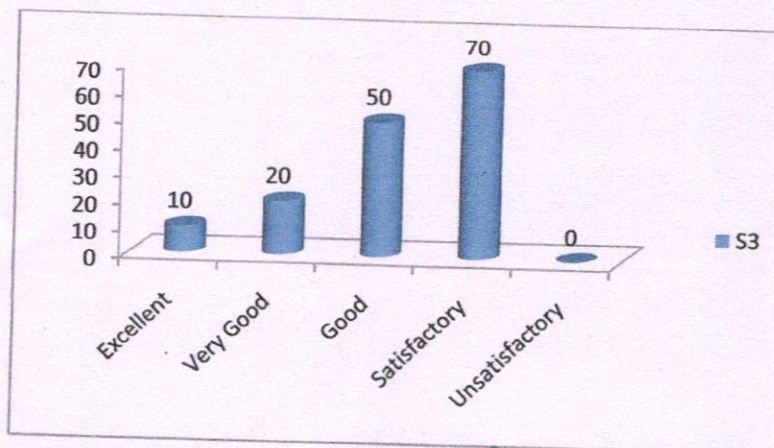

S3   **The students are encouraged to learn beyond the curriculum through MOOC platform.**