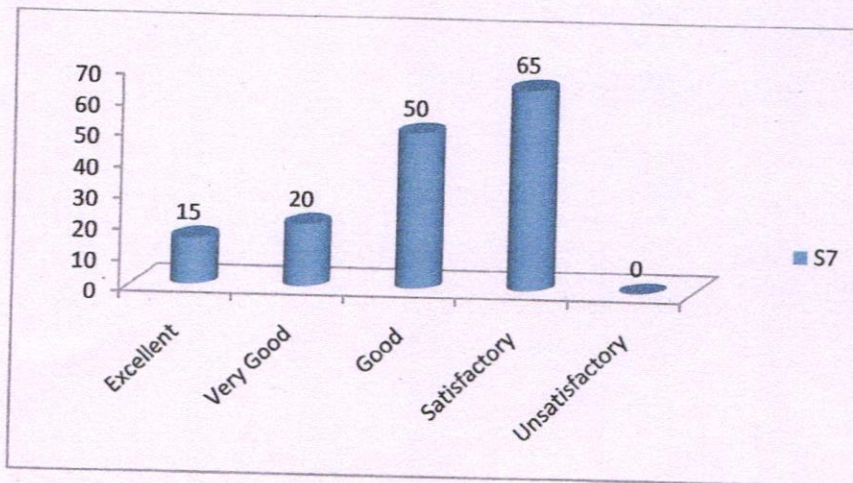

Dr. D. RAVINDRAN, M.E., Ph.D.,
Principal
Unnamalai Institute of Technology
Suba Nagar, KOVILPATTI - 628 502.
Thoothukudi District