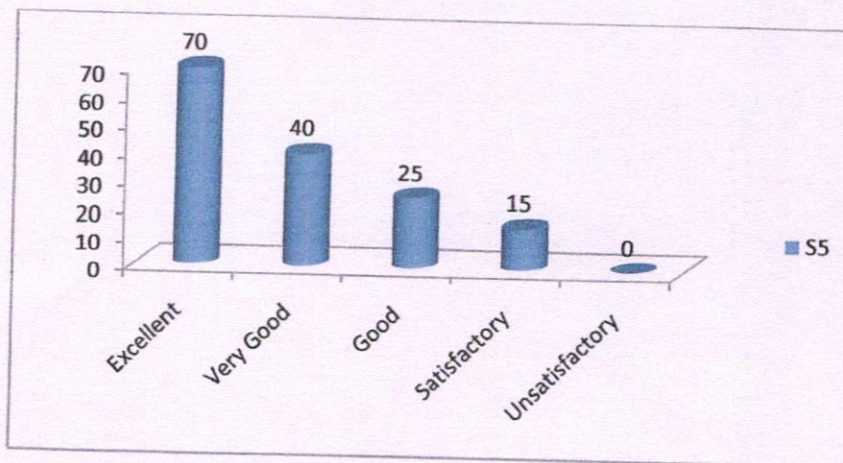

Dr. D. RAVINDRAN, M.E., Ph.D.,
Principal
Unnamalai Institute of Technology
Suba Nagar, KOVILPATTI - 628 502.
Thoothukudi District