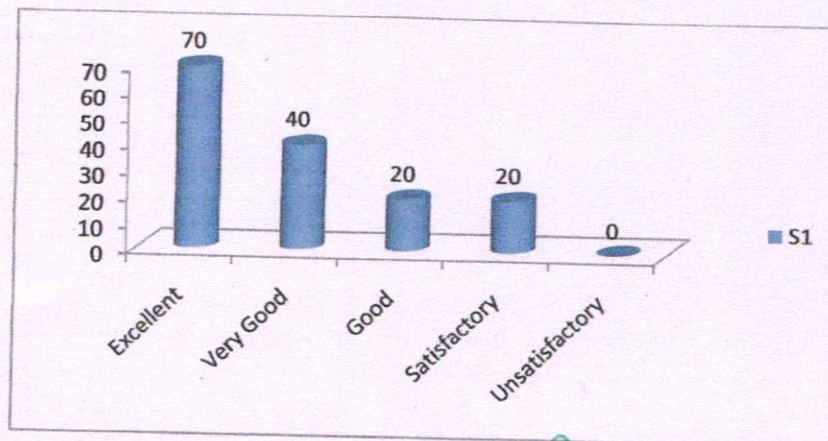

UNNAMALAI INSTITUTE OF TECHNOLOGY

Suba Nagar, Kovilpatti-628502

Approved by AICTE, New Delhi & Affiliated to Anna University, Chennai

Alumni Feedback on Academic Performance and Ambience (2019-2020)

Alumni Feedback	Excellent	Very Good	Good	Satisfactory	Unsatisfactory
S1	70	40	20	20	0
S2	80	40	20	10	0
S3	10	20	50	70	0
S4	90	40	10	10	0
S5	70	40	25	15	0
S6	80	40	20	10	0
S7	15	20	50	65	0
S8	90	40	10	10	0

S1	The institution implements Outcome based education and Choice based credit system.

Dr. D. RAVINDRAN, M.E., Ph.D.,
Principal
Unnamalai Institute of Technology
Suba Nagar, KOVILPATTI - 628 502.
Thoothukudi District