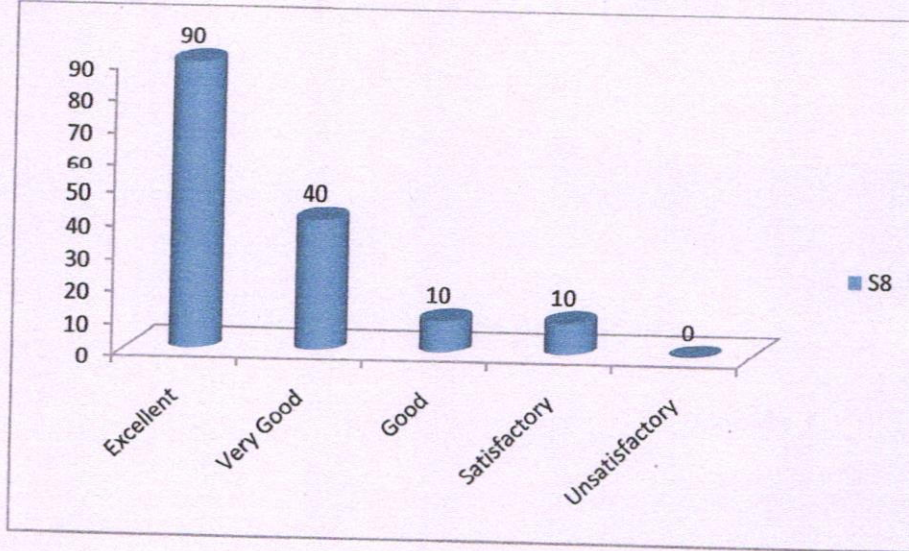

UNNAMALAI INSTITUTE OF TECHNOLOGY

Suba Nagar, Kovilpatti-628502

Approved by AICTE, New Delhi & Affiliated to Anna University, Chennai

S8	The institution provides placement services to the students and motivates them to pursue higher studies

Dr. D. RAVINDRAN, M.E., Ph.D.,
Principal
Unnamalai Institute of Technology
Suba Nagar, KOVILPATTI - 628 502.
Theothukudi District