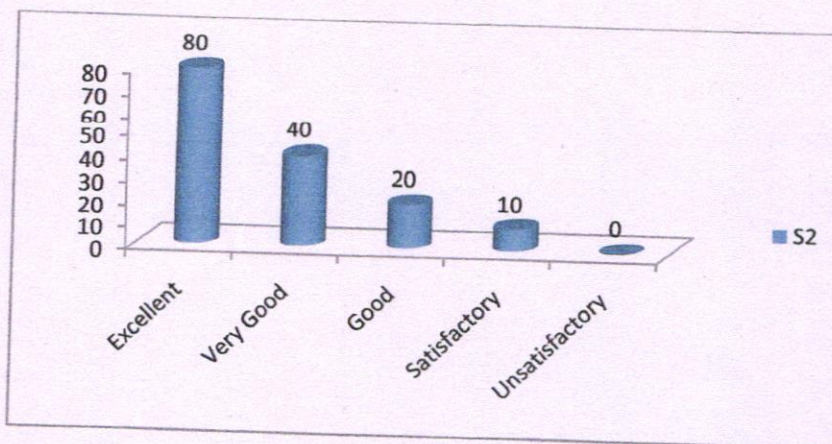

UNNAMALAI INSTITUTE OF TECHNOLOGY

Suba Nagar, Kovilpatti-628502

Approved by AICTE, New Delhi & Affiliated to Anna University, Chennai

S2   **The Curriculum is at par with the industry expectations**