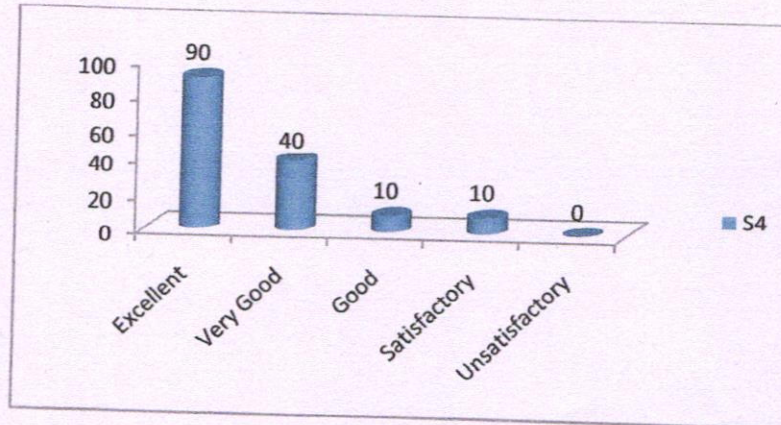

UNNAMALAI INSTITUTE OF TECHNOLOGY

Suba Nagar, Kovilpatti-628502

Approved by AICTE, New Delhi & Affiliated to Anna University, Chennai

S4   **The institution provides special attention to slow learners and advanced learners.**

S5   **Effective usage of ICT enabled tools in the teaching learning process**